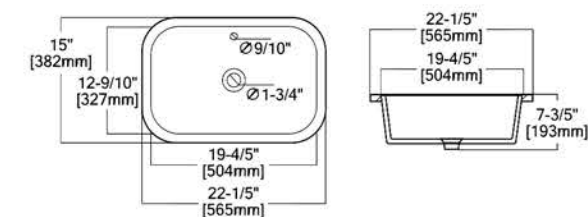

Oval

BL1511B

Outer Sizeğ 420x340x195mm
16-1/2"x13-2/5"x7-7/10"
Inner Sizeğ 380x300mm
15"x11-4/5"

BL1311B

Outer Sizeğ 390x340x200mm
15-2/5"x13-2/5"x7-9/10"
Inner Sizeğ 340x290mm
13-2/5"x11-2/5"

BL1512B

Outer Sizeğ 430x360x195mm
16-9/10"x14-1/5"x7-7/10"
Inner Sizeğ 380x305mm
15"x12"

BL1612B

Outer Sizeğ 448x362x200mm
 17-3/5"x14-3/10"x7-9/10"
 Inner Sizeğ 402x316mm
 16"x12-2/5"

BL1714B

Outer Sizeğ 493x400x210mm
 19-2/5"x15-7/10"x8-3/10"
 Inner Sizeğ 442x358mm
 17-2/5"x14-1/10"

BL1613B

Outer Sizeğ 460x380x194mm
 18-1/10"x15"x7-3/5"
 Inner Sizeğ 410x330mm
 16-1/10"x13"

BL2215B

Outer Sizeğ 565x382x193mm
 22-1/5"x15"x7-3/5"
 Inner Sizeğ 504x327mm
 19-4/5"x12-9/10"

Undermount

BL2238B

Outer Sizeğ 560x380x210mm
 22"x15"x8-3/10"
 Inner Sizeğ 505x320mm
 19-9/10"x12-3/5"

BL2440B

Outer Sizeğ 600x400x210mm
 24"x15-7/10"x8-3/10"
 Inner Sizeğ 555x355mm
 21-9/10"x14"

Rimless

BL2238Q

Outer Sizeğ 560x380x210mm
22"x15"x8-3/10"
Inner Sizeğ 505x320mm
19-9/10"x12-3/5"

BL2440Q

Outer Sizeğ 600x400x210mm
24"x15-7/10"x8-3/10"
Inner Sizeğ 555x355mm
21-9/10"x14"