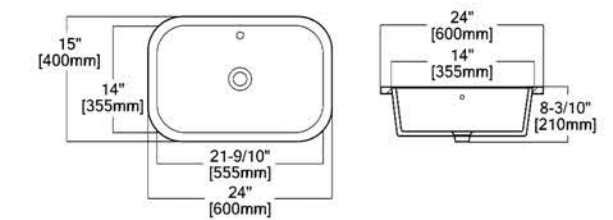

BL1612B

Outer Sizeğ 448x362x200mm
 17-3/5"x14-3/10"x7-9/10"
 Inner Sizeğ 402x316mm
 16"x12-2/5"

BL1714B

Outer Sizeğ 493x400x210mm
 19-2/5"x15-7/10"x8-3/10"
 Inner Sizeğ 442x358mm
 17-2/5"x14-1/10"

BL1613B

Outer Sizeğ 460x380x194mm
 18-1/10"x15"x7-3/5"
 Inner Sizeğ 410x330mm
 16-1/10"x13"

BL2215B

Outer Sizeğ 565x382x193mm
 22-1/5"x15"x7-3/5"
 Inner Sizeğ 504x327mm
 19-4/5"x12-9/10"

Undermount

BL2238B

Outer Sizeğ 560x380x210mm
 22"x15"x8-3/10"
 Inner Sizeğ 505x320mm
 19-9/10"x12-3/5"

BL2440B

Outer Sizeğ 600x400x210mm
 24"x15-7/10"x8-3/10"
 Inner Sizeğ 555x355mm
 21-9/10"x14"

Rimless

BL2238Q

Outer Sizeğ 560x380x210mm
22"x15"x8-3/10"
Inner Sizeğ 505x320mm
19-9/10"x12-3/5"

BL2440Q

Outer Sizeğ 600x400x210mm
24"x15-7/10"x8-3/10"
Inner Sizeğ 555x355mm
21-9/10"x14"

Above Counter

BL255-51

Outer Sizeğ 510x450x195mm
20"x17-3/4"x7-5/8"
Inner Sizeğ 400x300mm
15-3/4"x11-4/5"

BL255-57

Outer Sizeğ 555x470x205mm
21-7/8"x18-1/2"x8"
Inner Sizeğ 450x315mm
17-5/7"x12-2/5"