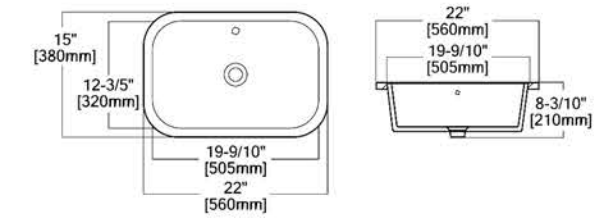

BL1612B

Outer Sizeğ 448x362x200mm
 17-3/5"x14-3/10"x7-9/10"
 Inner Sizeğ 402x316mm
 16"x12-2/5"

BL1714B

Outer Sizeğ 493x400x210mm
 19-2/5"x15-7/10"x8-3/10"
 Inner Sizeğ 442x358mm
 17-2/5"x14-1/10"

BL1613B

Outer Sizeğ 460x380x194mm
 18-1/10"x15"x7-3/5"
 Inner Sizeğ 410x330mm
 16-1/10"x13"

BL2215B

Outer Sizeğ 565x382x193mm
 22-1/5"x15"x7-3/5"
 Inner Sizeğ 504x327mm
 19-4/5"x12-9/10"

Undermount

BL2238B

Outer Sizeğ 560x380x210mm
 22"x15"x8-3/10"
 Inner Sizeğ 505x320mm
 19-9/10"x12-3/5"

BL2440B

Outer Sizeğ 600x400x210mm
 24"x15-7/10"x8-3/10"
 Inner Sizeğ 555x355mm
 21-9/10"x14"

Rimless

BL2238Q

Outer Sizeğ 560x380x210mm
22"x15"x8-3/10"
Inner Sizeğ 505x320mm
19-9/10"x12-3/5"

BL2440Q

Outer Sizeğ 600x400x210mm
24"x15-7/10"x8-3/10"
Inner Sizeğ 555x355mm
21-9/10"x14"

Above Counter

BL255-51

Outer Sizeğ 510x450x195mm
20"x17-3/4"x7-5/8"
Inner Sizeğ 400x300mm
15-3/4"x11-4/5"

BL255-57

Outer Sizeğ 555x470x205mm
21-7/8"x18-1/2"x8"
Inner Sizeğ 450x315mm
17-5/7"x12-2/5"