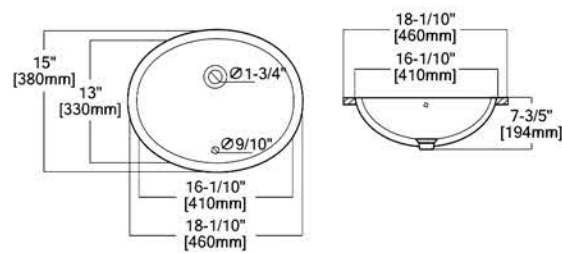

Oval

BL1511B

Outer Sizeğ 420x340x195mm
16-1/2"x13-2/5"x7-7/10"
Inner Sizeğ 380x300mm
15"x11-4/5"

BL1311B

Outer Sizeğ 390x340x200mm
15-2/5"x13-2/5"x7-9/10"
Inner Sizeğ 340x290mm
13-2/5"x11-2/5"

BL1512B

Outer Sizeğ 430x360x195mm
16-9/10"x14-1/5"x7-7/10"
Inner Sizeğ 380x305mm
15"x12"

BL1612B

Outer Sizeğ 448x362x200mm
 17-3/5"x14-3/10"x7-9/10"
 Inner Sizeğ 402x316mm
 16"x12-2/5"

BL1714B

Outer Sizeğ 493x400x210mm
 19-2/5"x15-7/10"x8-3/10"
 Inner Sizeğ 442x358mm
 17-2/5"x14-1/10"

BL1613B

Outer Sizeğ 460x380x194mm
 18-1/10"x15"x7-3/5"
 Inner Sizeğ 410x330mm
 16-1/10"x13"

BL2215B

Outer Sizeğ 565x382x193mm
 22-1/5"x15"x7-3/5"
 Inner Sizeğ 504x327mm
 19-4/5"x12-9/10"

Undermount

BL2238B

Outer Sizeğ 560x380x210mm
 22"x15"x8-3/10"
 Inner Sizeğ 505x320mm
 19-9/10"x12-3/5"

BL2440B

Outer Sizeğ 600x400x210mm
 24"x15-7/10"x8-3/10"
 Inner Sizeğ 555x355mm
 21-9/10"x14"

Rimless

BL2238Q

Outer Sizeğ 560x380x210mm
22"x15"x8-3/10"
Inner Sizeğ 505x320mm
19-9/10"x12-3/5"

BL2440Q

Outer Sizeğ 600x400x210mm
24"x15-7/10"x8-3/10"
Inner Sizeğ 555x355mm
21-9/10"x14"