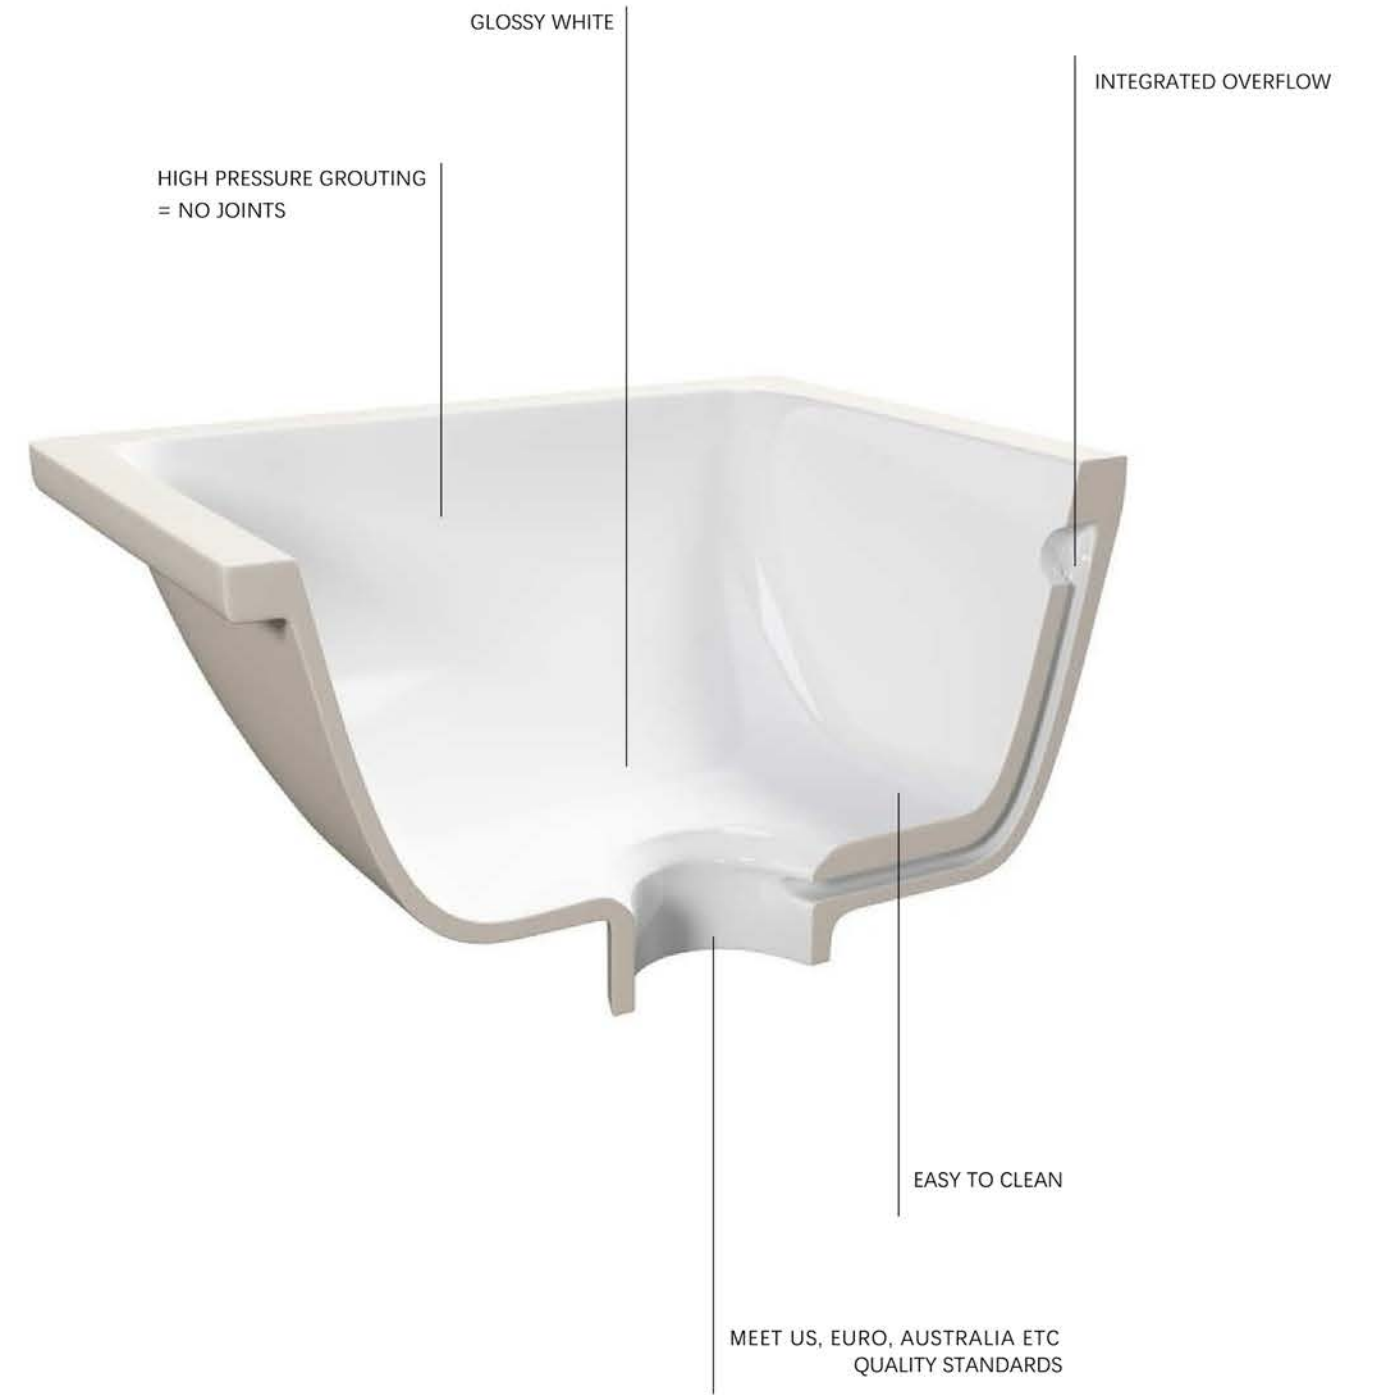

CRAZING RESISTANCE

Each sink passed crazing resistance test. No glaze cracks.

FLATNESS

On the sintered stone QC shelf, check sinks one by one to make sure each sink with good flatness.

VITREOUS CHINA

ADVANTAGES

Rectangular

BL1611

Outer Sizeğ 461x333x184mm
 18-1/10"x13-1/10"x7-1/5"
 Inner Sizeğ 409x285mm
 16-1/10"x11-1/5"

BL1612

Outer Sizeğ 470x345x200mm
 18-1/2"x13-3/5"x7-9/10"
 Inner Sizeğ 420x300mm
 16-1/2"x12"

BL1813

Outer Sizeğ 514x383x194mm
 20-1/5"x15-1/10"x7-3/5"
 Inner Sizeğ 461x329mm
 18-1/10"x13"

U-Shape

BL1814K

Outer Sizeğ 456x348x214mm
 18"x14"x8-2/5"
 Inner Sizeğ 413x302mm
 16-3/10"x11-9/10"

BL2014

Outer Sizeğ 492x348x211mm
 19-2/5"x13-7/10"x8-3/10"
 Inner Sizeğ 440x294mm
 17-3/10"x11-3/5"

L-Shape

BL1711L

Outer Sizeğ 459x314x156mm
 18-1/10"x12-2/5"x6-1/10"
 Inner Sizeğ 413x269mm
 16-3/10"x10-3/5"

BL1712L

Outer Sizeğ 510x370x200mm
 20-1/10"x14-3/5"x7-9/10"
 Inner Sizeğ 455x315mm
 17-9/10"x12-2/5"