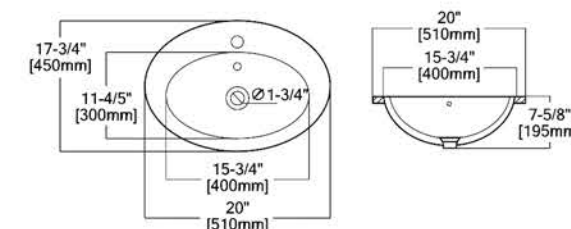

BL1612B

Outer Sizeğ 448x362x200mm
 17-3/5"x14-3/10"x7-9/10"
 Inner Sizeğ 402x316mm
 16"x12-2/5"

BL1714B

Outer Sizeğ 493x400x210mm
 19-2/5"x15-7/10"x8-3/10"
 Inner Sizeğ 442x358mm
 17-2/5"x14-1/10"

BL1613B

Outer Sizeğ 460x380x194mm
 18-1/10"x15"x7-3/5"
 Inner Sizeğ 410x330mm
 16-1/10"x13"

BL2215B

Outer Sizeğ 565x382x193mm
 22-1/5"x15"x7-3/5"
 Inner Sizeğ 504x327mm
 19-4/5"x12-9/10"

Undermount

BL2238B

Outer Sizeğ 560x380x210mm
 22"x15"x8-3/10"
 Inner Sizeğ 505x320mm
 19-9/10"x12-3/5"

BL2440B

Outer Sizeğ 600x400x210mm
 24"x15-7/10"x8-3/10"
 Inner Sizeğ 555x355mm
 21-9/10"x14"

Rimless

BL2238Q

Outer Sizeğ 560x380x210mm
22"x15"x8-3/10"
Inner Sizeğ 505x320mm
19-9/10"x12-3/5"

BL2440Q

Outer Sizeğ 600x400x210mm
24"x15-7/10"x8-3/10"
Inner Sizeğ 555x355mm
21-9/10"x14"

Above Counter

BL255-51

Outer Sizeğ 510x450x195mm
20"x17-3/4"x7-5/8"
Inner Sizeğ 400x300mm
15-3/4"x11-4/5"

BL255-57

Outer Sizeğ 555x470x205mm
21-7/8"x18-1/2"x8"
Inner Sizeğ 450x315mm
17-5/7"x12-2/5"